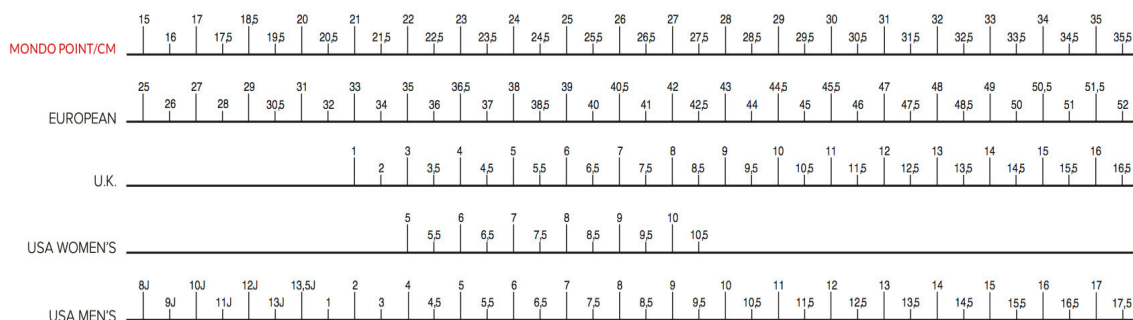

# SIZING

## MEASURE YOUR FEET

## SIZE CONVERSION

Rollerblade skates size is always measured according to the Mondo Point scale (calculated in centimeters). Please refer to our size conversion chart in order to find the equivalent in your respective sizing scale.

## SIZE CONVERSION CHART