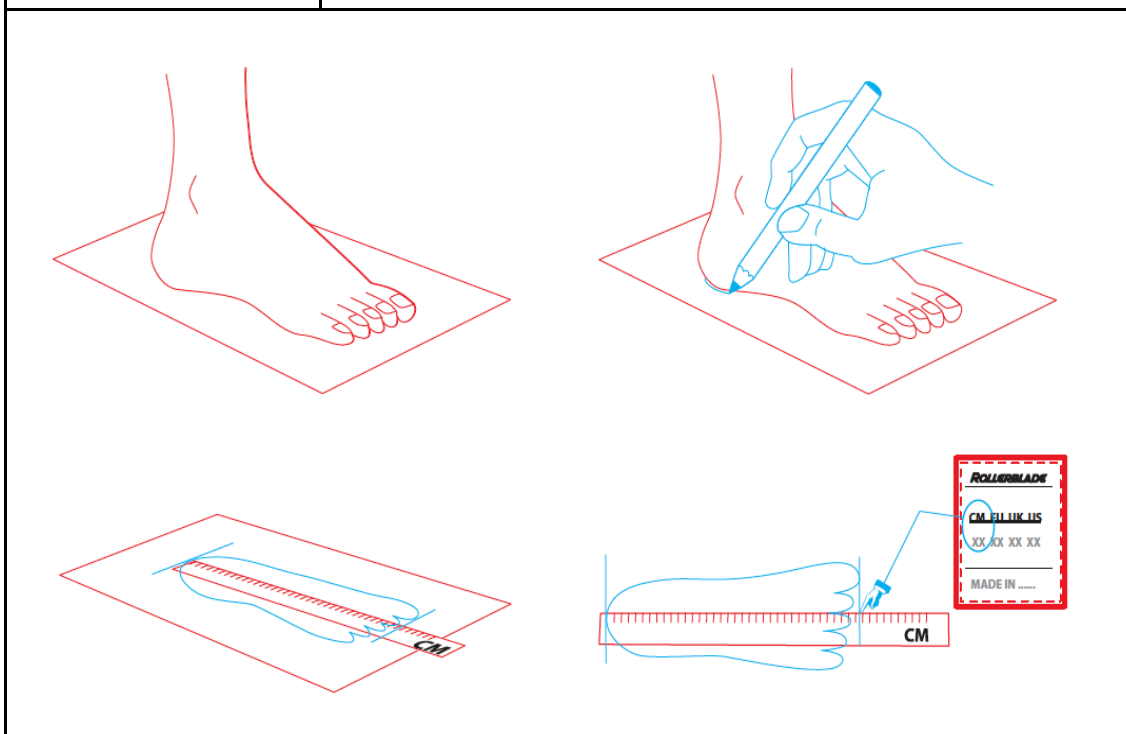

# SIZING

## MEASURE YOUR FEET

## SIZE CONVERSION

Rollerblade skates size is always measured according to the Mondo Point scale (calculated in centimeters). Please refer to our size conversion chart in order to find the equivalent in your respective sizing scale.

## SIZE CONVERSION CHART