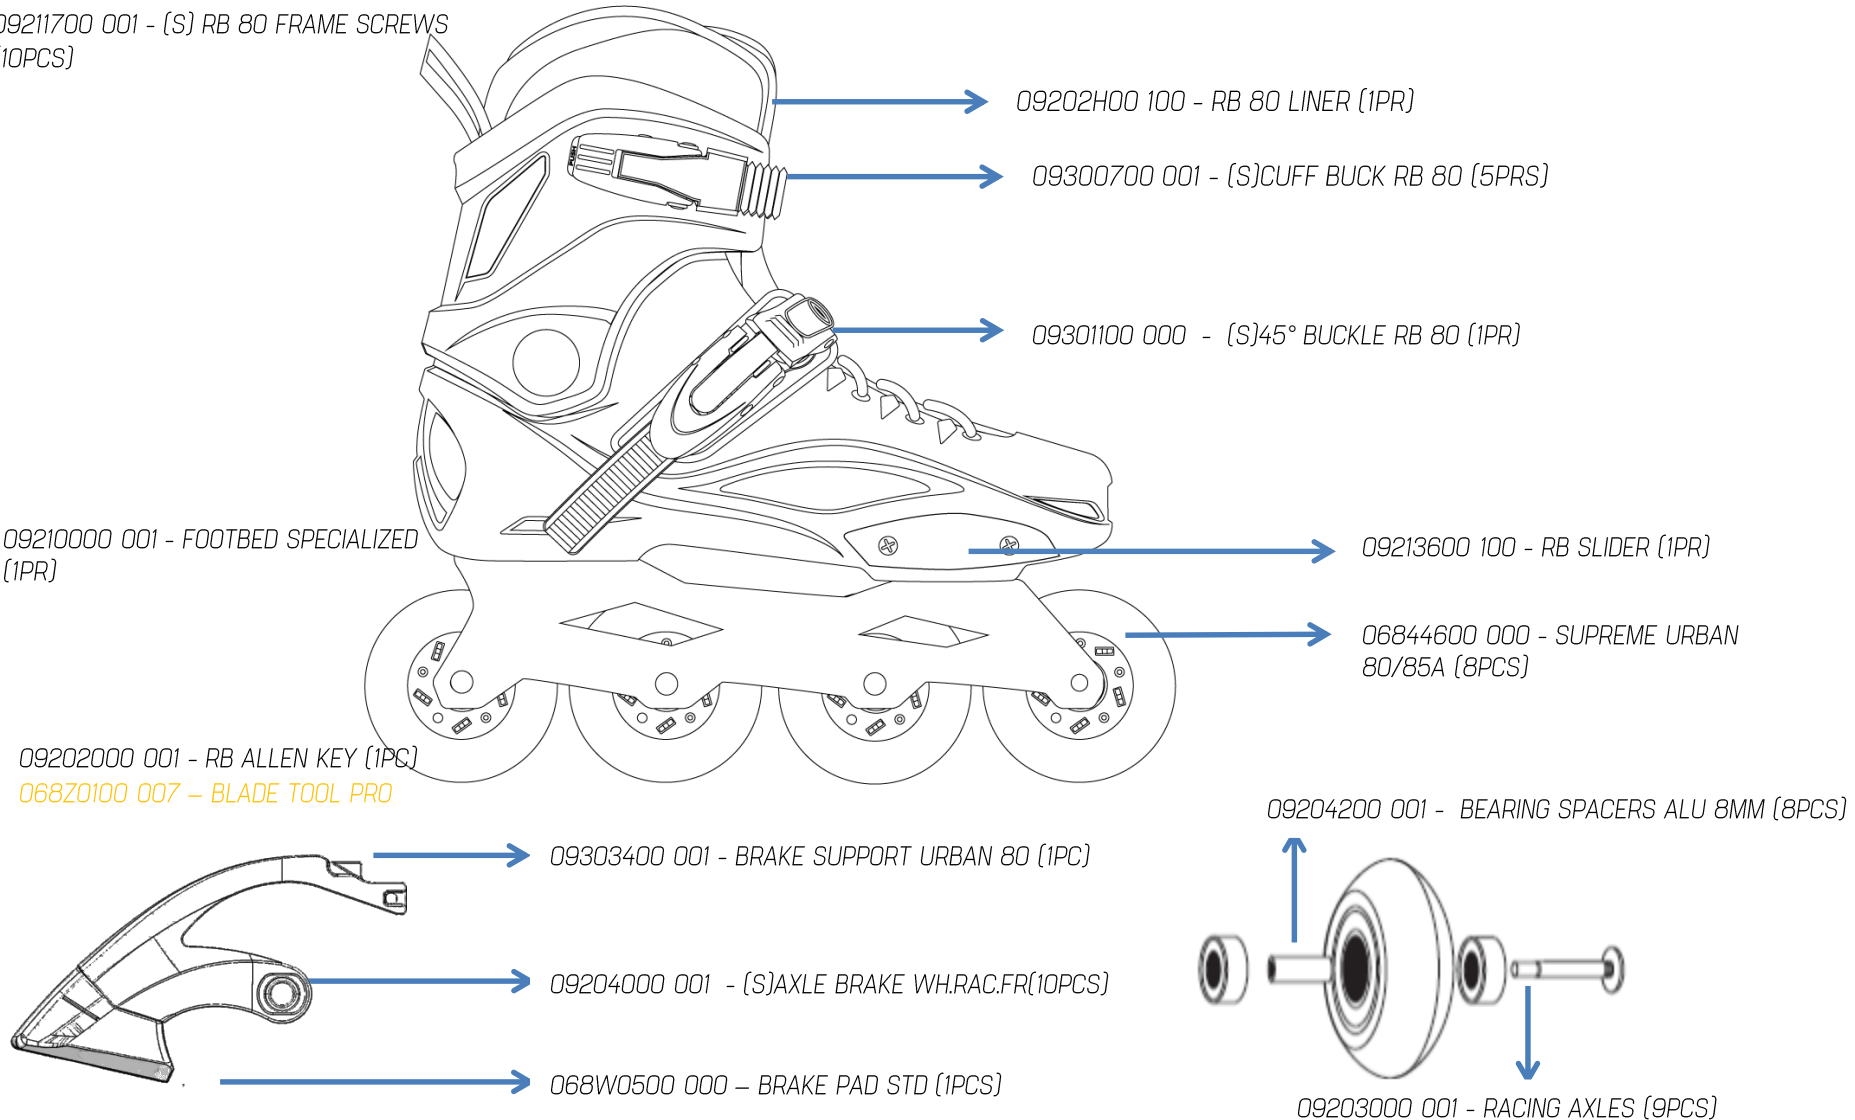

RB 80 PRO

07956900 8G6

FRAME MOUNTING

09211700 001 - (S) RB 80 FRAME SCREWS
(10PCS)

09202H00 100 - RB 80 LINER (1PR)

09300700 001 - (S)CUFF BUCK RB 80 (5PRS)

09301100 000 - (S)45° BUCKLE RB 80 (1PR)

09210000 001 - FOOTBED SPECIALIZED
(1PR)

09213600 100 - RB SLIDER (1PR)

06844600 000 - SUPREME URBAN
80/85A (8PCS)

09202000 001 - RB ALLEN KEY (1PC)
068Z0100 007 - BLADE TOOL PRO

09303400 001 - BRAKE SUPPORT URBAN 80 (1PC)

09204000 001 - (S)AXLE BRAKE WH.RAC.FR(10PCS)

068W0500 000 - BRAKE PAD STD (1PCS)

09204200 001 - BEARING SPACERS ALU 8MM (8PCS)

09203000 001 - RACING AXLES (9PCS)