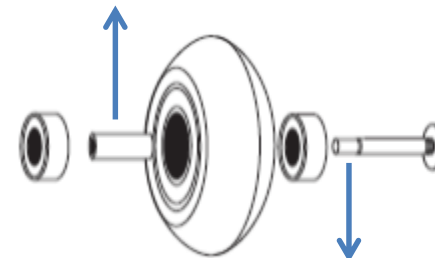

TWISTER EDGE X

07956500 787

09302600 001 – BRAKE SUPPORT HOT ROD 80

09204000 001 – (S) AXLE BRAKE WH.RAC.FR(10PCS)

068W0500 000 – BRAKE PAD STD (1PCS)

09204200 001 – BEARING SPACERS ALU 8MM (8PCS)

09203000 001 – RACING AXLES (9PCS)