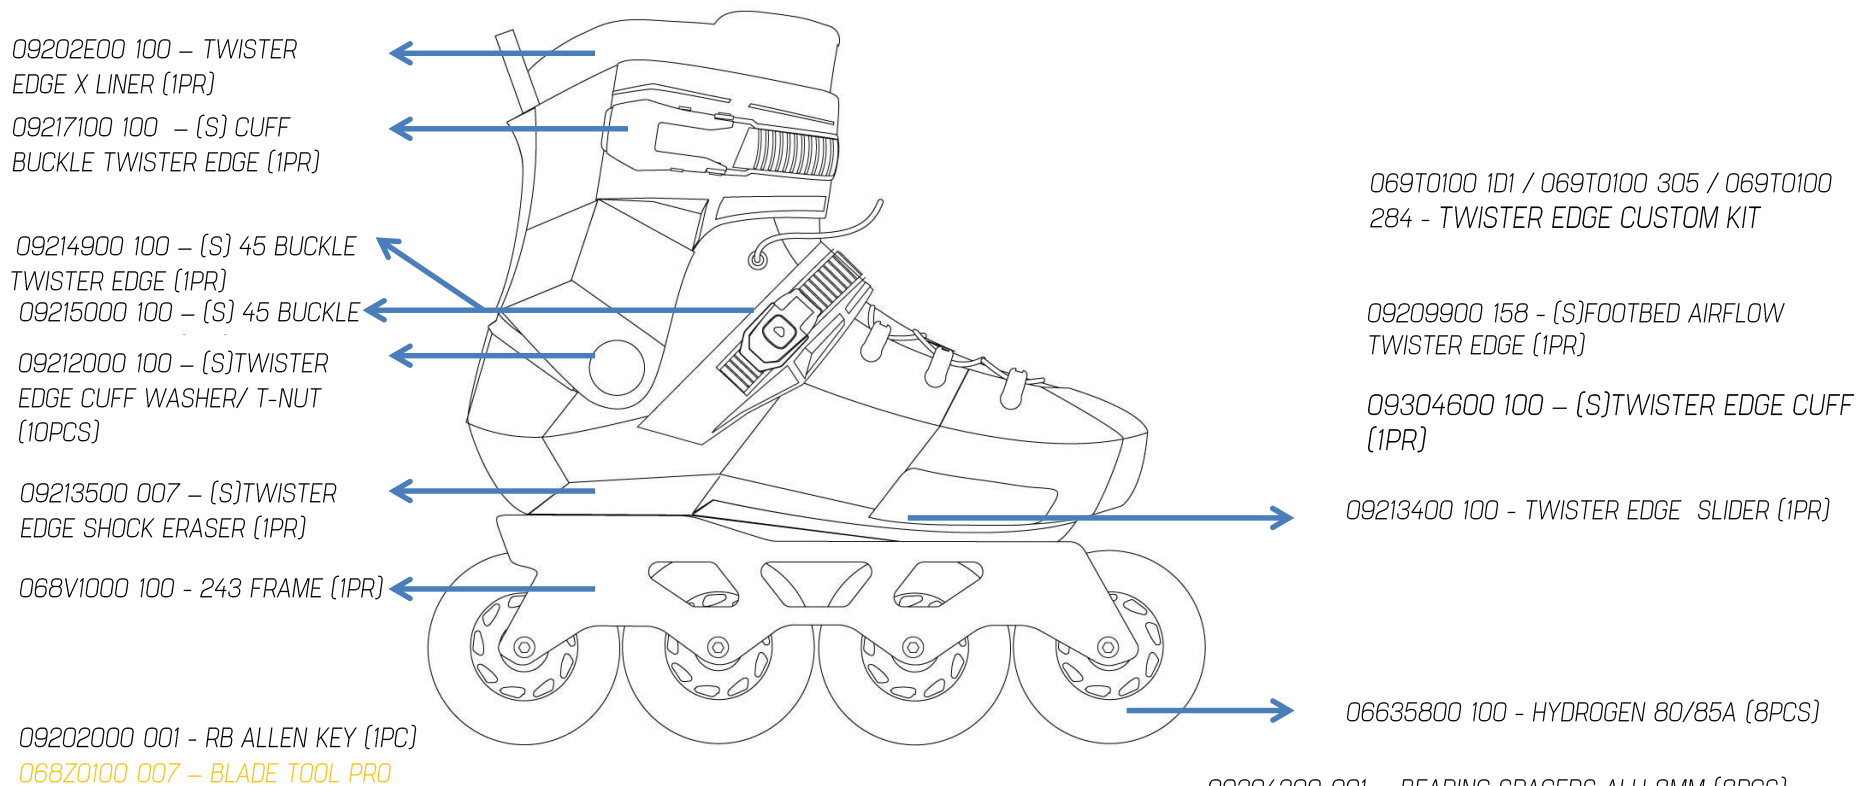

TWISTER EDGE X

07956500 787

09302600 001 – BRAKE SUPPORT HOT ROD 80

09204000 001 – (S) AXLE BRAKE WH.RAC.FR(10PCS)

068W0500 000 – BRAKE PAD STD (1PCS)

09204200 001 – BEARING SPACERS ALU 8MM (8PCS)

09203000 001 – RACING AXLES (9PCS)