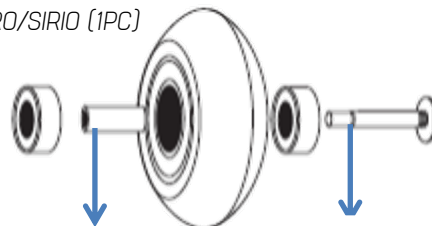

09204200 001
BEARING SPACERS ALU 8MM (8PCS)

09203000 001
RACING AXLES (9PCS)