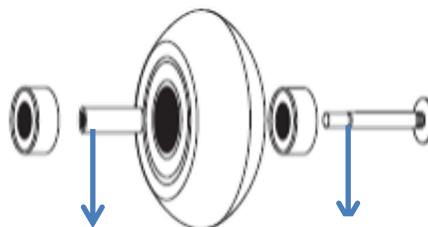

RB 80 PRO

09202400 100
RB CRUISER/80 LINER (1PR)

09210000 001
FOOTBED SPECIALIZED (1PR)

09300700 001
(S)CUFF BUCKLE RB (5PRS)

09301100 000
(S)45° BUCKLE RB (1PR)

09213600 100
RB SLIDER (1PR)

06844600 000
SUPREME URBAN 80/85A (8PCS)

07061500 S23

RB 80 PRO

09211700 001
(S)FRAME SCREWS RB (10PCS)

06820100 007 – BLADETOOL PRO

09302600 001
BRAKE SUPP. TWISTER EDGE (1PC)

09204000 001
(S)BRAKE AXLE (RACINGAXLE) (10PCS)

068W0500 000
BRAKE PAD STD (1PCS)