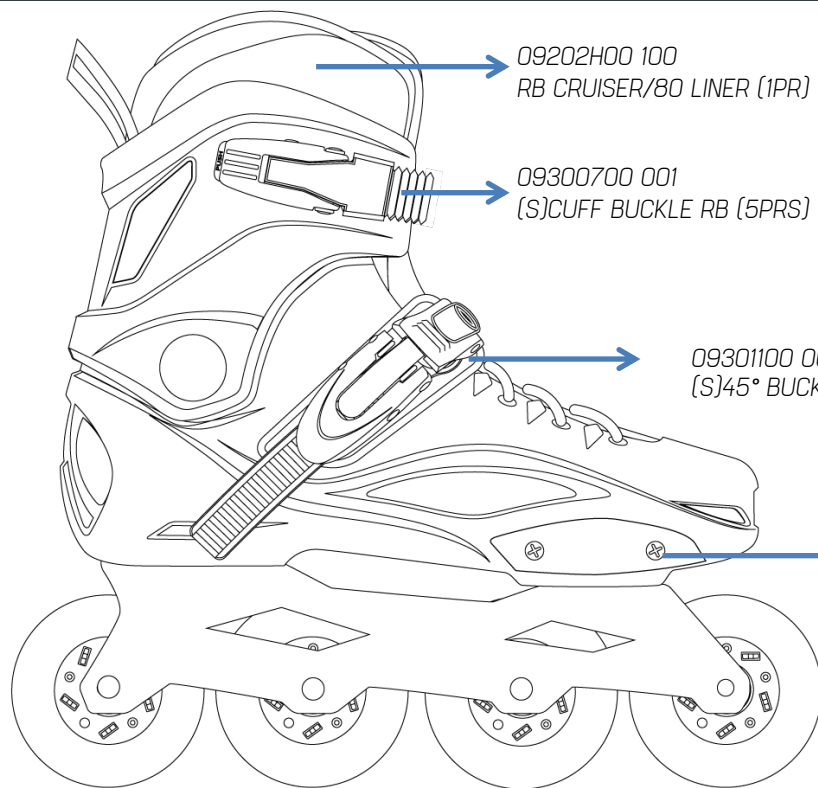

RB 80 PRO

09202400 100
RB CRUISER/80 LINER (1PR)

09210000 001
FOOTBED SPECIALIZED (1PR)

09300700 001
(S)CUFF BUCKLE RB (5PRS)

09301100 000
(S)45° BUCKLE RB (1PR)

09213600 100
RB SLIDER (1PR)

06844600 000
SUPREME URBAN 80/85A (8PCS)

07061500 S23

RB 80 PRO

09211700 001
(S)FRAME SCREWS RB (10PCS)

06820100 007 – BLADETOOL PRO

09302600 001
BRAKE SUPP. TWISTER EDGE (1PC)

09204000 001
(S)BRAKE AXLE (RACINGAXLE) (10PCS)

068W0500 000
BRAKE PAD STD (1PCS)