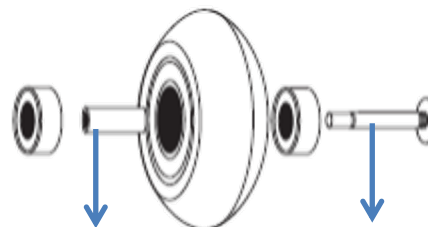

MACROBLADE 80 ABT

09301600001
[S]MACRO NYLON BUCKLE (5PRS)
09309100001
[S]MACRO NYLON BUCKLE (5PRS) size 250-315

07060500D89	MACROBLADE 80 ABT
07060600S01	MACROBLADE 80 ABT W

06951100000
WHEELKIT 80mm/82A + SG7

09303100001
[S]ABT BRAKE MECHANISM 84/80 (1PC)

09204000001
[S]BRAKE AXLE (RACINGAXLE) (10PCS)

068W0500000
BRAKE PAD STD (1PCS)

09207700100
[S]BRAKE PAD BOX (50PCS)

09204200001
BEARING SPACERS ALU 8MM (8PCS)