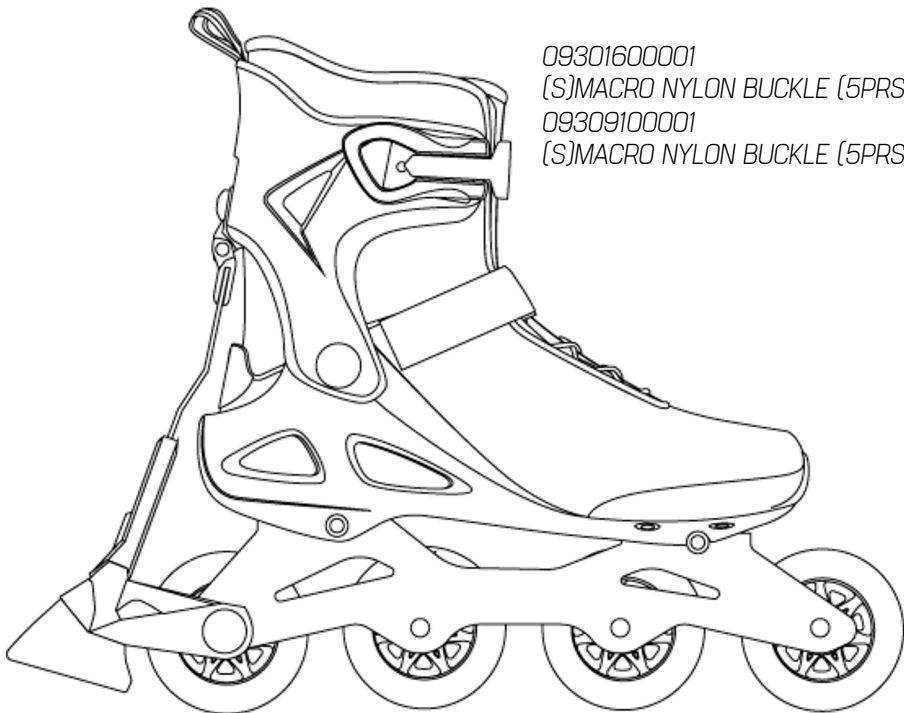

MACROBLADE 80 ABT

09301600001
[S]MACRO NYLON BUCKLE (5PRS)
09309100001
[S]MACRO NYLON BUCKLE (5PRS) size 250-315

07060500D89	MACROBLADE 80 ABT
07060600S01	MACROBLADE 80 ABT W

06951100000
WHEELKIT 80mm/82A + SG7

09303100001
[S]ABT BRAKE MECHANISM 84/80 (1PC)

09204000001
[S]BRAKE AXLE (RACINGAXLE) (10PCS)

068W0500000
BRAKE PAD STD (1PCS)

09207700100
[S]BRAKE PAD BOX (50PCS)

09204200001
BEARING SPACERS ALU 8MM (8PCS)