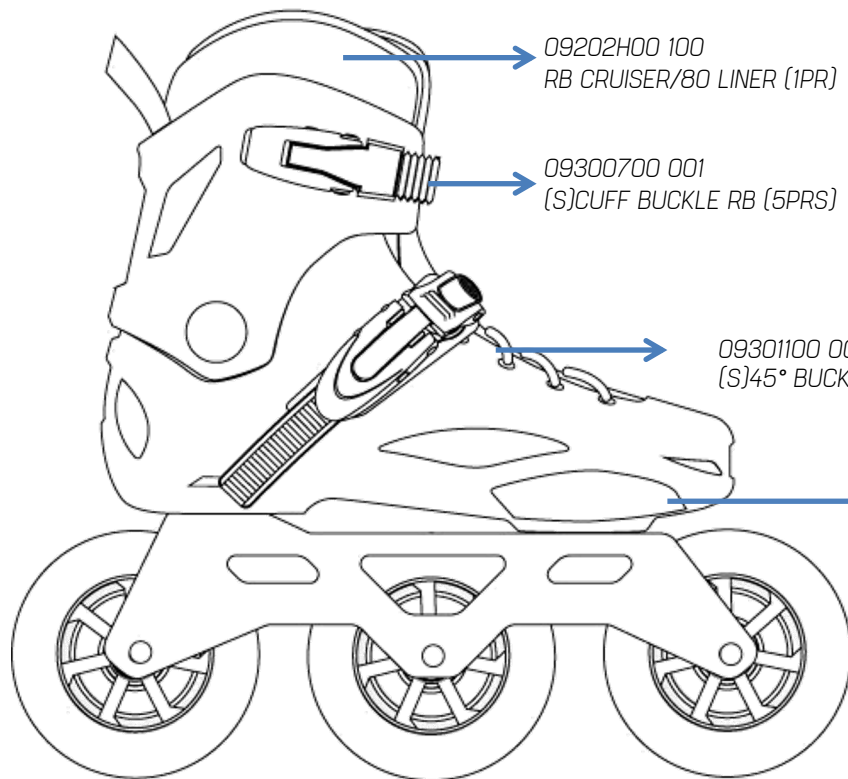

RB 110 3WD

09202400 100
RB CRUISER/80 LINER (1PR)

09210000 001
FOOTBED SPECIALIZED (1PR)

09300700 001
(S)CUFF BUCKLE RB (5PRS)

09301100 000
(S)45° BUCKLE RB (1PR)

09213600 100
RB SLIDER (1PR)

06950300 101
SUPREME 110/85A (6PCS)

07061300 792 RB 110 3WD

09211700 001
(S)FRAME SCREWS RB (10PCS)

06820100 007 - BLADETOOL PRO

AFTERMARKET

067W0300 100 - 3WD BRAKE SUPPORT

068W0500 000 - BRAKE PAD STD (1PCS)

09204200 001
BEARING SPACERS ALU 8MM (8PCS)