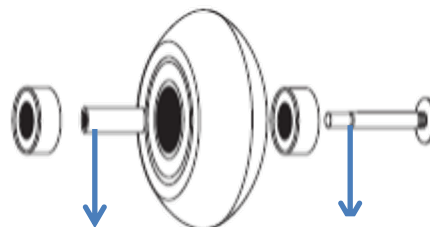

RB 110 3WD

09202400 100
RB CRUISER/80 LINER (1PR)

09210000 001
FOOTBED SPECIALIZED (1PR)

09300700 001
(S)CUFF BUCKLE RB (5PRS)

09301100 000
(S)45° BUCKLE RB (1PR)

09213600 100
RB SLIDER (1PR)

06950300 101
SUPREME 110/85A (6PCS)

07061300 792 RB 110 3WD

09211700 001
(S)FRAME SCREWS RB (10PCS)

06820100 007 - BLADETOOL PRO

AFTERMARKET

067W0300 100 - 3WD BRAKE SUPPORT

068W0500 000 - BRAKE PAD STD (1PCS)

09204200 001
BEARING SPACERS ALU 8MM (8PCS)