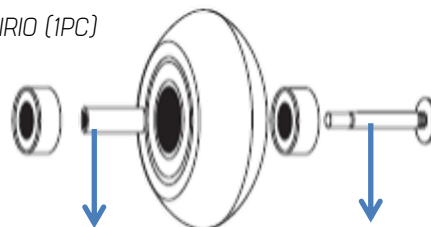

09204200001
BEARING SPACERS ALU 8MM (8PCS)

09202200001
WHEEL AXLES ALU FRAMES (9PCS)

068W0500000
BRAKE PAD STD (1PCS)

09207700100
(S)BRAKE PAD BOX (50PCS)