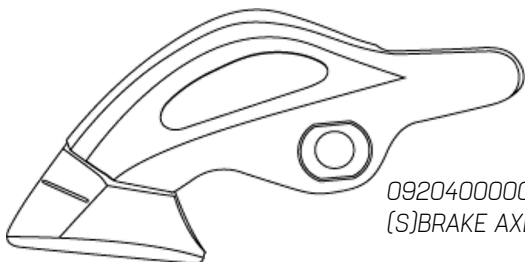

MACROBLADE 90

09301600001
 (S)MACRO NYLON BUCKLE (5PRS)
 09309100001
 (S)MACRO NYLON BUCKLE (5PRS) size 250-315

09304700100
 SPEEDLACE MACRO/ZETRA ELITE (1PR)

06951400000
 WHEELKIT 90mm/84A + SG9

07100400K47	MACROBLADE 90
07100500A06	MACROBLADE 90 W

09302000001
 BRAKE SUPP.RBXL/MAXEDG90
 LO-BAL 84/90(1PC)

09204000001
 (S)BRAKE AXLE (RACINGAXLE) (10PCS)

068W0500000
 BRAKE PAD STD (1PCS)

09207700100
 (S)BRAKE PAD BOX (50PCS)

09204200001
 BEARING SPACERS ALU 8MM (8PCS)