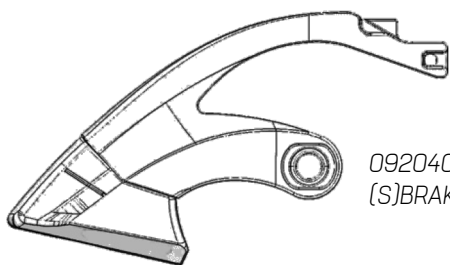

MACROBLADE 80

09301600001
(S)MACRO NYLON BUCKLE (5PRS)
09309100001
(S)MACRO NYLON BUCKLE (5PRS) size 250-315

071006001A1	MACROBLADE 80
07100700R50	MACROBLADE 80 W

06951100000
WHEELKIT 80mm/82A + SG7

09302900001
(S)BRAKE SUPP.MACRO/SPARK/SIRIO
84/80 (1PC)

09204000001
(S)BRAKE AXLE (RACINGAXLE) (10PCS)

068W0500000
BRAKE PAD STD (1PCS)

09207700100
(S)BRAKE PAD BOX (50PCS)

09204200001
BEARING SPACERS ALU 8MM (8PCS)

09202200001
WHEEL AXLES ALU FRAMES (9PCS)

068Z0100007 – BLADETOOL PRO