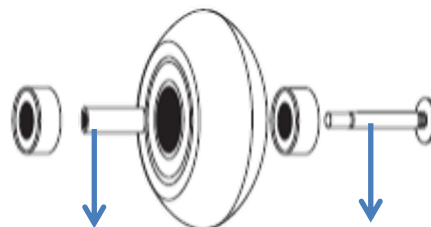

MACROBLADE 80

09301600001
(S)MACRO NYLON BUCKLE (5PRS)
09309100001
(S)MACRO NYLON BUCKLE (5PRS) size 250-315

071006001A1	MACROBLADE 80
07100700R50	MACROBLADE 80 W

06951100000
WHEELKIT 80mm/82A + SG7

09302900001
(S)BRAKE SUPP.MACRO/SPARK/SIRIO
84/80 (1PC)

09204000001
(S)BRAKE AXLE (RACINGAXLE) (10PCS)

068W0500000
BRAKE PAD STD (1PCS)

09207700100
(S)BRAKE PAD BOX (50PCS)

09204200001
BEARING SPACERS ALU 8MM (8PCS)

09202200001
WHEEL AXLES ALU FRAMES (9PCS)

068Z0100007 – BLADETOOL PRO