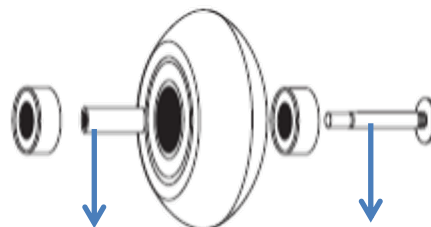

# MACROBLADE 80

09301600001  
 (S)MACRO NYLON BUCKLE (5PRS)  
 09309100001  
 (S)MACRO NYLON BUCKLE (5PRS) size 250-315

071006001A1	MACROBLADE 80
07100700R50	MACROBLADE 80 W

06951100000  
 WHEELKIT 80mm/82A + SG7

09302900001  
 (S)BRAKE SUPP.MACRO/SPARK/SIRIO  
 84/80 (1PC)

09204000001  
 (S)BRAKE AXLE (RACINGAXLE) (10PCS)

068Z0100007 – BLADETOOL PRO

068W0500000  
 BRAKE PAD STD (1PCS)

09207700100  
 (S)BRAKE PAD BOX (50PCS)