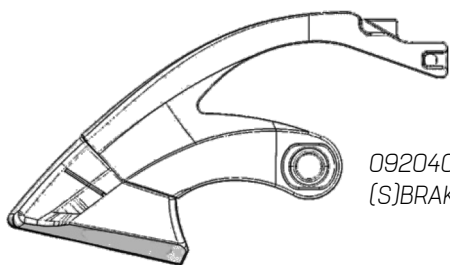

# MACROBLADE 80

09301600001  
 (S)MACRO NYLON BUCKLE (5PRS)  
 09309100001  
 (S)MACRO NYLON BUCKLE (5PRS) size 250-315

071006001A1	MACROBLADE 80
07100700R50	MACROBLADE 80 W

06951100000  
 WHEELKIT 80mm/82A + SG7

09302900001  
 (S)BRAKE SUPP.MACRO/SPARK/SIRIO  
 84/80 (1PC)

09204000001  
 (S)BRAKE AXLE (RACINGAXLE) (10PCS)

068Z0100007 – BLADETOOL PRO

068W0500000  
 BRAKE PAD STD (1PCS)

09207700100  
 (S)BRAKE PAD BOX (50PCS)