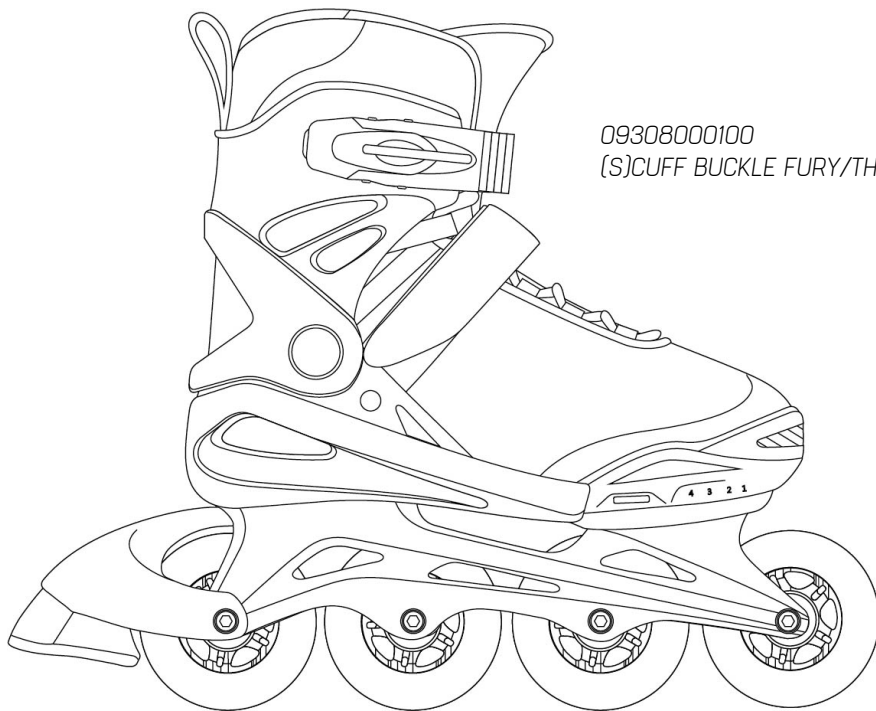

PHOENIX

Bladerunner

by  Rollerblade

09308000100
(S)CUFF BUCKLE FURY/THNDR (5PR)

OT101000T83	PHOENIX
OT1011006R2	PHOENIX G
OT101200T83	PHOENIX FLASH
OT1013007Y9	PHOENIX FLASH G

06950900000
WHEELKIT 72mm/80A + SG5

These are Rollerblade wheels
From the Accessories collection

09303700001
(S)BRAKE SUPPORT FURY/THND (1P)

09203700001
(S)BRAKE AXLE FURY/THNDR (10PCS)

068W0500000
BRAKE PAD STD (1PCS)

09207700100
(S)BRAKE PAD BOX (50PCS)