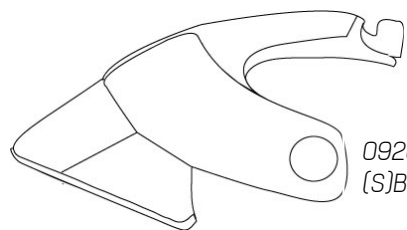

PHOENIX

Bladerunner

by  Rollerblade

09308000100
(S)CUFF BUCKLE FURY/THNDR (5PR)

OT101000T83	PHOENIX
OT1011006R2	PHOENIX G
OT101200T83	PHOENIX FLASH
OT1013007Y9	PHOENIX FLASH G

06950900000
WHEELKIT 72mm/80A + SG5

These are Rollerblade wheels
From the Accessories collection

09303700001
(S)BRAKE SUPPORT FURY/THND (1P)

09203700001
(S)BRAKE AXLE FURY/THNDR (10PCS)

068W0500000
BRAKE PAD STD (1PCS)

09207700100
(S)BRAKE PAD BOX (50PCS)