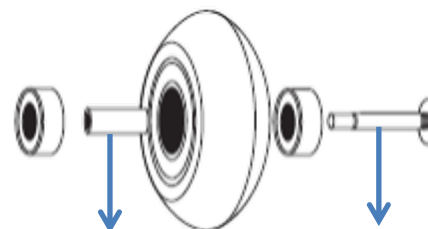

PHOENIX

Bladerunner

by  Rollerblade

09308000100
(S)CUFF BUCKLE FURY/THNDR (5PR)

OT101000T83	PHOENIX
OT1011006R2	PHOENIX G
OT101200T83	PHOENIX FLASH
OT1013007Y9	PHOENIX FLASH G

06950900000
WHEELKIT 72mm/80A + SG5

These are Rollerblade wheels
From the Accessories collection

09303700001
(S)BRAKE SUPPORT FURY/THND (1P)

09203700001
(S)BRAKE AXLE FURY/THNDR (10PCS)

068W0500000
BRAKE PAD STD (1PCS)

09207700100
(S)BRAKE PAD BOX (50PCS)