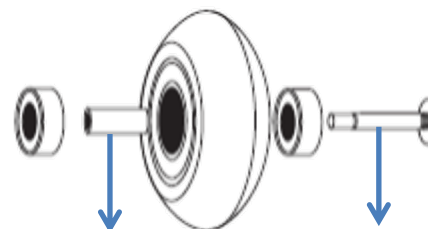

PHOENIX

Bladerunner

by  Rollerblade

09308000100
(S)CUFF BUCKLE FURY/THNDR (5PR)

OT101000T83	PHOENIX
OT1011006R2	PHOENIX G
OT101200T83	PHOENIX FLASH
OT1013007Y9	PHOENIX FLASH G

06950900000
WHEELKIT 72mm/80A + SG5

These are Rollerblade wheels
From the Accessories collection

09303700001
(S)BRAKE SUPPORT FURY/THND (1P)

06820100007 – BLADETOOL PRO

09203700001
(S)BRAKE AXLE FURY/THNDR (10PCS)

068W0500000
BRAKE PAD STD (1PCS)