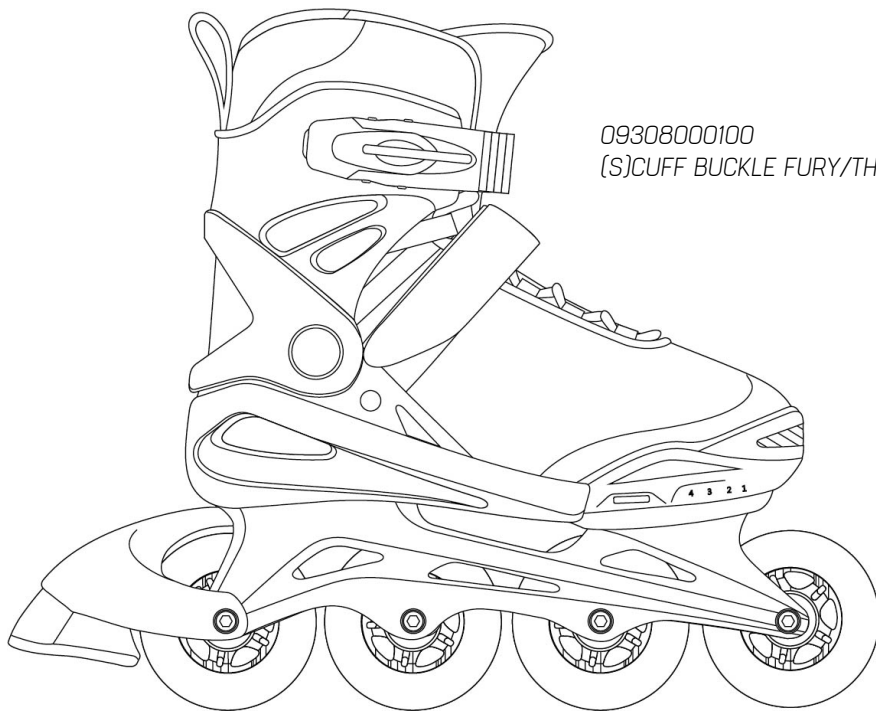

PHOENIX

Bladerunner

by  Rollerblade

09308000100
(S)CUFF BUCKLE FURY/THNDR (5PR)

OT101000T83	PHOENIX
OT1011006R2	PHOENIX G
OT101200T83	PHOENIX FLASH
OT1013007Y9	PHOENIX FLASH G

06950900000
WHEELKIT 72mm/80A + SG5

These are Rollerblade wheels
From the Accessories collection

09303700001
(S)BRAKE SUPPORT FURY/THND (1P)

06820100007 – BLADETOOL PRO

09203700001
(S)BRAKE AXLE FURY/THNDR (10PCS)

068W0500000
BRAKE PAD STD (1PCS)