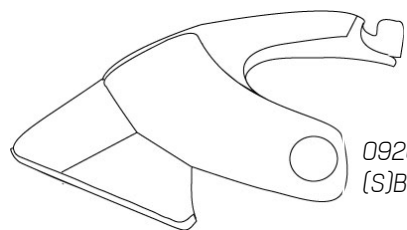

PHOENIX

Bladerunner

by  Rollerblade

09308000100
(S)CUFF BUCKLE FURY/THNDR (5PR)

OT101000T83	PHOENIX
OT1011006R2	PHOENIX G
OT101200T83	PHOENIX FLASH
OT1013007Y9	PHOENIX FLASH G

06950900000
WHEELKIT 72mm/80A + SG5

These are Rollerblade wheels
From the Accessories collection

09303700001
(S)BRAKE SUPPORT FURY/THND (1P)

06820100007 – BLADETOOL PRO

09203700001
(S)BRAKE AXLE FURY/THNDR (10PCS)

068W0500000
BRAKE PAD STD (1PCS)