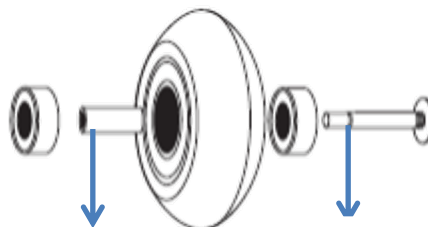

068W0500000
BRAKE PAD STD (1PCS); (S)BRAKE PAD BOX (50PCS)

09204200001
BEARING SPACERS ALU 8MM (8PCS)