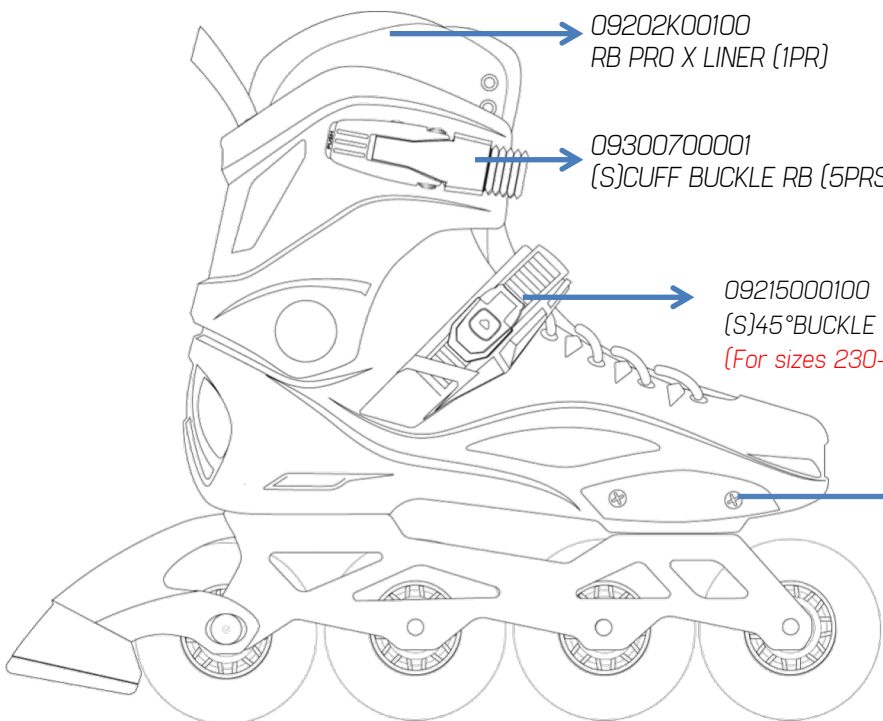

RB PRO X

09202K00100
RB PRO X LINER (1PR)

09210000001
FOOTBED SPECIALIZED (1PR)

09300700001
(S)CUFF BUCKLE RB (5PRS)

09305000100
RB PRO X LACES 175cm/68.9"

09215000100
(S)45°BUCKLE TWIST EDG.(230-245)(1PR)
(For sizes 230-245, the buckle receiver flap needs to be cut)

09213600100
RB SLIDER (1PR)

06844600000
SUPREME URBAN 80/85A (8PCS)

09211700001
(S)FRAME SCREWS RB (10PCS)

068Z0100007 – BLADETOOL PRO

09302600001
BRAKE SUPP. TWISTER EDGE (1PC)

09204000001
(S)BRAKE AXLE (RACINGAXLE) (10PCS)