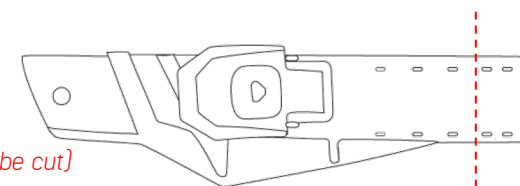

RB PRO X

09202K00100
RB PRO X LINER (1PR)

09210000001
FOOTBED SPECIALIZED (1PR)

09300700001
(S)CUFF BUCKLE RB (5PRS)

09305000100
RB PRO X LACES 175cm/68.9"

09215000100
(S)45°BUCKLE TWIST EDG.(230-245)(1PR)
(For sizes 230-245, the buckle receiver flap needs to be cut)

09213600100
RB SLIDER (1PR)

06844600000
SUPREME URBAN 80/85A (8PCS)

09211700001
(S)FRAME SCREWS RB (10PCS)

068Z0100007 – BLADETOOL PRO

09302600001
BRAKE SUPP. TWISTER EDGE (1PC)

09204000001
(S)BRAKE AXLE (RACINGAXLE) (10PCS)