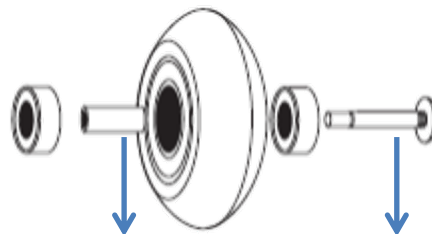

# MICROBLADE

09304000100 - (S)MICROBLADE BUCKLE (1PR)

- 06950900000  
WHEELKIT 72mm/80A + SG5
- 06951000000  
WHEELKIT 76mm/80A + SG5
- 06951100000  
WHEELKIT 80mm/82A + SG7

09303900001  
(S)BRAKE SUPP.MICRO/  
SPTFIRE18 (1PC)

068W0500000  
BRAKE PAD STD (1PCS)

09207700100  
(S)BRAKE PAD BOX (50PCS)

09204500001  
BEAR.SPACERS ALU 6MM JR (8PCS)

09202600001  
WHEEL AXLES MICRO/SPITFIRE (9PCS)

07104400159	MICROBLADE 3WD
071045002V6	MICROBLADE 3WD G
070655009A9	MICROBLADE FREE 3WD
07065600500	MICROBLADE FREE 3WD G
07101700215	MICROBLADE
07062100174	MICROBLADE
07957200741	MICROBLADE
07101800922	MICROBLADE G
079573007G4	MICROBLADE G
07101900T93	MICROBLADE G
07102000215	MICROBLADE SE
071051002V6	MICROBLADE SE G