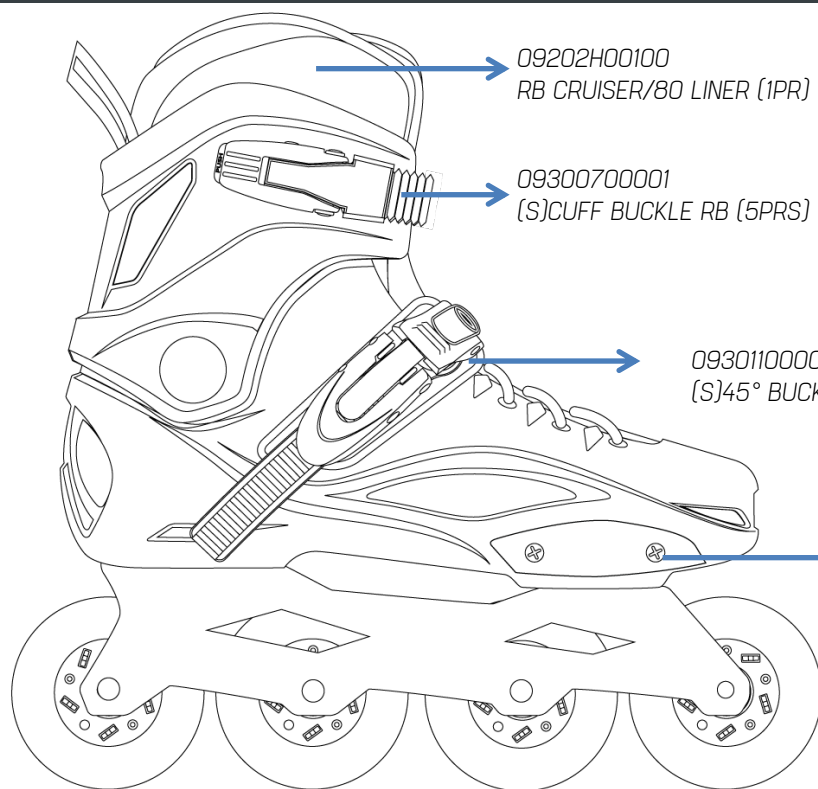

RB CRUISER

09202400100
RB CRUISER/80 LINER (1PR)

09210000001
FOOTBED SPECIALIZED (1PR)

09300700001
(S)CUFF BUCKLE RB (5PRS)

09301100000
(S)45° BUCKLE RB (1PR)

09213600100
RB SLIDER (1PR)

06844600000
SUPREME URBAN 80/85A (8PCS)