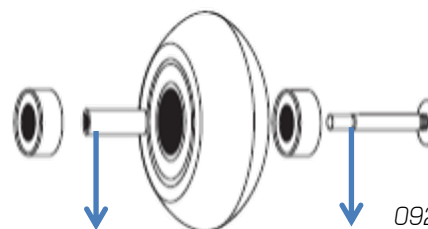

RB CRUISER

09202400100
RB CRUISER/80 LINER (1PR)

09210000001
FOOTBED SPECIALIZED (1PR)

09300700001
(S)CUFF BUCKLE RB (5PRS)

09301100000
(S)45° BUCKLE RB (1PR)

09213600100
RB SLIDER (1PR)

06844600000
SUPREME URBAN 80/85A (8PCS)

07101500215	RB CRUISER
071050009B7	RB CRUISER W

09211700001
(S)FRAME SCREWS RB (10PCS)

06820100007 – BLADETOOL PRO

09303400001
(S)BRAKE SUPP.RB/CYCLONE (1PC)

09204000001
(S)BRAKE AXLE (RACINGAXLE) (10PCS)

068W0500000
BRAKE PAD STD (1PCS)

09207700100
(S)BRAKE PAD BOX (50PCS)

09204200001
BEARING SPACERS ALU 8MM (8PCS)

09202200001
WHEEL AXLES ALU FRAMES (9PCS)