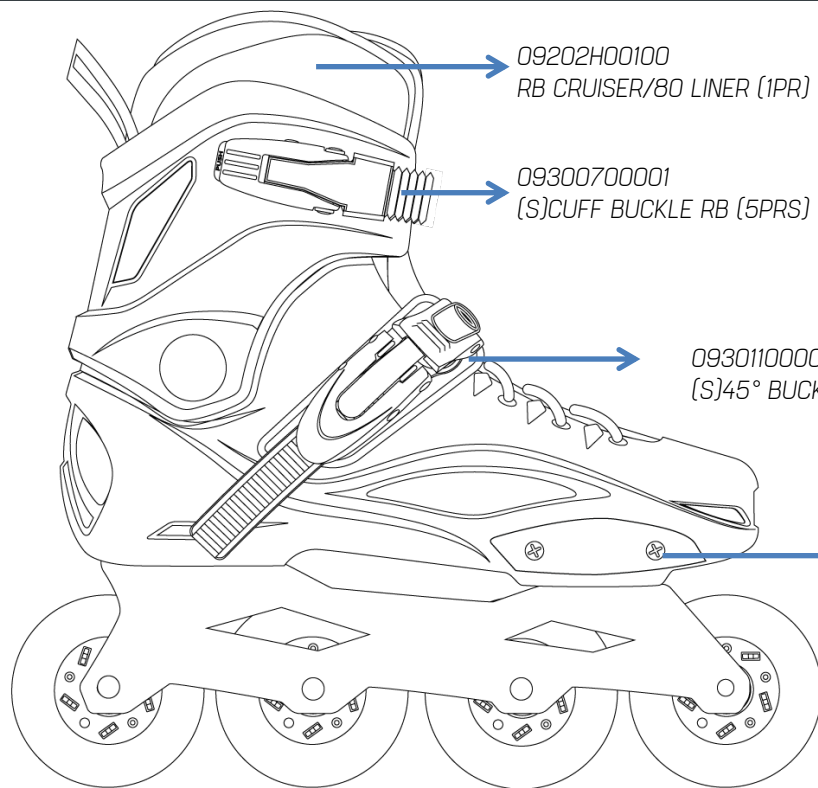

# RB CRUISER

09202400100  
RB CRUISER/80 LINER (1PR)

09210000001  
FOOTBED SPECIALIZED (1PR)

09300700001  
(S)CUFF BUCKLE RB (5PRS)

09301100000  
(S)45° BUCKLE RB (1PR)

09213600100  
RB SLIDER (1PR)

06844600000  
SUPREME URBAN 80/85A (8PCS)