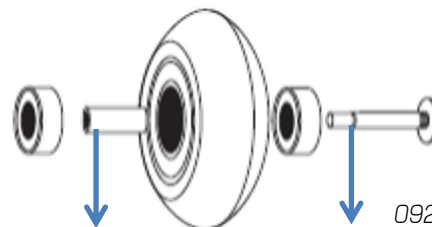

# RB CRUISER

09202400100  
RB CRUISER/80 LINER (1PR)

09210000001  
FOOTBED SPECIALIZED (1PR)

09300700001  
(S)CUFF BUCKLE RB (5PRS)

09301100000  
(S)45° BUCKLE RB (1PR)

09213600100  
RB SLIDER (1PR)

06844600000  
SUPREME URBAN 80/85A (8PCS)

07101500215	RB CRUISER
071050009B7	RB CRUISER W

09211700001  
(S)FRAME SCREWS RB (10PCS)

06820100007 – BLADETOOL PRO

09303400001  
(S)BRAKE SUPP.RB/CYCLONE (1PC)

09204000001  
(S)BRAKE AXLE (RACINGAXLE) (10PCS)

068W0500000  
BRAKE PAD STD (1PCS)

09207700100  
(S)BRAKE PAD BOX (50PCS)

09204200001  
BEARING SPACERS ALU 8MM (8PCS)

09202200001  
WHEEL AXLES ALU FRAMES (9PCS)