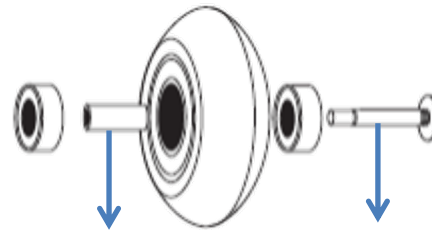

09309300001
WHEEL AXLES APEX (9 PCS)

068Z0100007
BLADETOOL PRO

07102600100	APEX
07102700T1C	APEX G