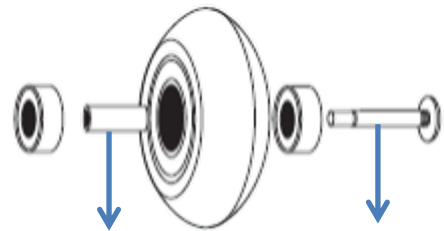

09308500100
 (S)CUFF BUCKLE APEX (5PRS)
 (2 SIZES 185, 235)

09308600100
 (S)45°BUCKLE APEX (5PRS)
 (2 SIZES 185, 235)

09308700100
 APEX LACES 90cm/35.4"(185-230)
 09308800100
 APEX LACES 110cm/43.3"(235)

BLACK
 06655600100
 WHEELS 68/80A (4PCS) APEX
 06655700100
 WHEELS 72/80A (4PCS) APEX
 06655800100
 WHEELS 76/80A (4PCS) APEX

09307400100
 BRAKE SUPPORT APEX (1PC)

09305900001
 (S)BRAKE AXLE APEX (10PCS)