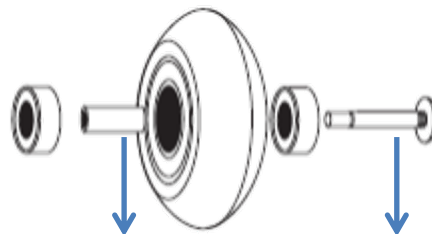

MICROBLADE

09304000100 - (S)MICROBLADE BUCKLE (1PR)

- 06950900000
WHEELKIT 72mm/80A + SG5
- 06951000000
WHEELKIT 76mm/80A + SG5
- 06951100000
WHEELKIT 80mm/82A + SG7

09303900001
(S)BRAKE SUPP.MICRO/
SPTFIRE18 (1PC)

068W0500000
BRAKE PAD STD (1PCS)

09207700100
(S)BRAKE PAD BOX (50PCS)

09204500001
BEAR.SPACERS ALU 6MM JR (8PCS)

09202600001
WHEEL AXLES MICRO/SPITFIRE (9PCS)

07104400159	MICROBLADE 3WD
071045002V6	MICROBLADE 3WD G
070655009A9	MICROBLADE FREE 3WD
07065600500	MICROBLADE FREE 3WD G
07101700215	MICROBLADE
07062100174	MICROBLADE
07957200741	MICROBLADE
07101800922	MICROBLADE G
079573007G4	MICROBLADE G
07101900T93	MICROBLADE G
07102000215	MICROBLADE SE
071051002V6	MICROBLADE SE G