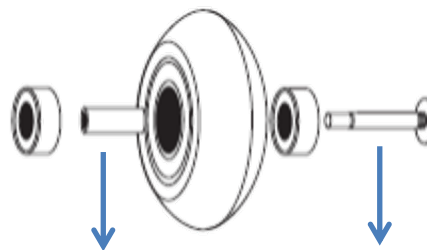

FORMULA 100

Bladerunner

by  Rollerblade

09308300100
(S)CUFF BUCKLE ADVP/FORM(5PRS)

OT100400741	FORMULA 100
OT100500821	FORMULA 100 W

06951700101
SUPREME 100/85A (6PCS)

These are Supreme wheels
From the Accessories collection

09307200100
(S)BRAKE SUPPORT FORMULA 100 (1PC)

068W0500000
BRAKE PAD STD (1PCS)

09207700100
(S)BRAKE PAD BOX (50PCS)

09306200001
(S)BRAKE AXLE FORMULA 100 (10PCS)

09204200001
BEARING SPACERS ALU 8MM (8PCS)

09305500001
(S)WHEEL AXLE FORMULA 100 (9PCS)

068Z0100007 – BLADETOOL PRO