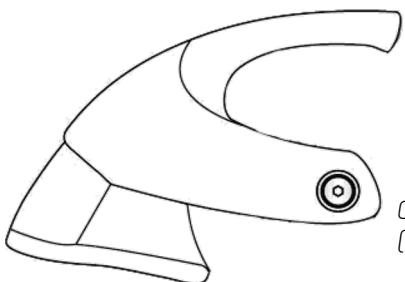

FORMULA 84

Bladerunner

by  Rollerblade

09308300100
(S)CUFF BUCKLE ADVP/FORM(5PRS)

OT100200956	FORMULA 84
OT100300219	FORMULA 84 W

06950800000
WHEELS 84/84A (8PCS)
06951200000
WHEELKIT 84mm/84A + SG7

These are Rollerblade wheels
From the Accessories collection

09307100100
(S)BRAKE SUPPORT FORMULA 84 (1PC)

09306100001
(S)BRAKE AXLE FORMULA 84 (10PCS)

068W0500000
BRAKE PAD STD (1PCS)

09207700100
(S)BRAKE PAD BOX (50PCS)

09204200001
BEARING SPACERS ALU 8MM (8PCS)

09305400001
(S)WHEEL AXLE FORMULA 84 (9PCS)