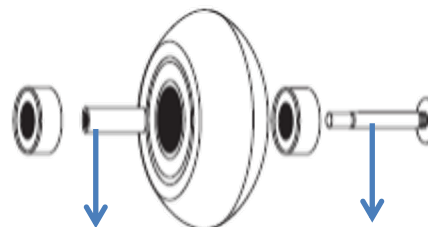

FORMULA 84

Bladerunner

by  Rollerblade

09308300100
(S)CUFF BUCKLE ADVP/FORM(5PRS)

OT100200956	FORMULA 84
OT100300219	FORMULA 84 W

06950800000
WHEELS 84/84A (8PCS)
06951200000
WHEELKIT 84mm/84A + SG7

These are Rollerblade wheels
From the Accessories collection

09307100100
(S)BRAKE SUPPORT FORMULA 84 (1PC)

09306100001
(S)BRAKE AXLE FORMULA 84 (10PCS)

068W0500000
BRAKE PAD STD (1PCS)

09207700100
(S)BRAKE PAD BOX (50PCS)

09204200001
BEARING SPACERS ALU 8MM (8PCS)

09305400001
(S)WHEEL AXLE FORMULA 84 (9PCS)