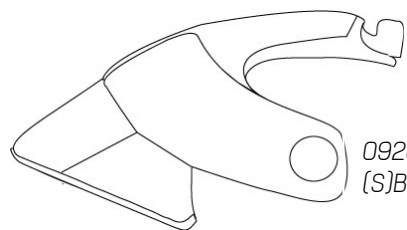

068W0500000
BRAKE PAD STD (1PCS)

09207700100
(S)BRAKE PAD BOX (50PCS)

09303700001
(S)BRAKE SUPPORT FURY/THND (1P)

06820100007 – BLADETOOL PRO

09203700001
(S)BRAKE AXLE FURY/THNDR (10PCS)