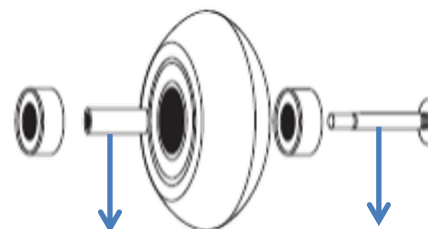

09204500001
BEAR.SPACERS ALU 6MM JR (8PCS)

09202300001
WHEEL AXLES FURY/THNDR (9PCS)