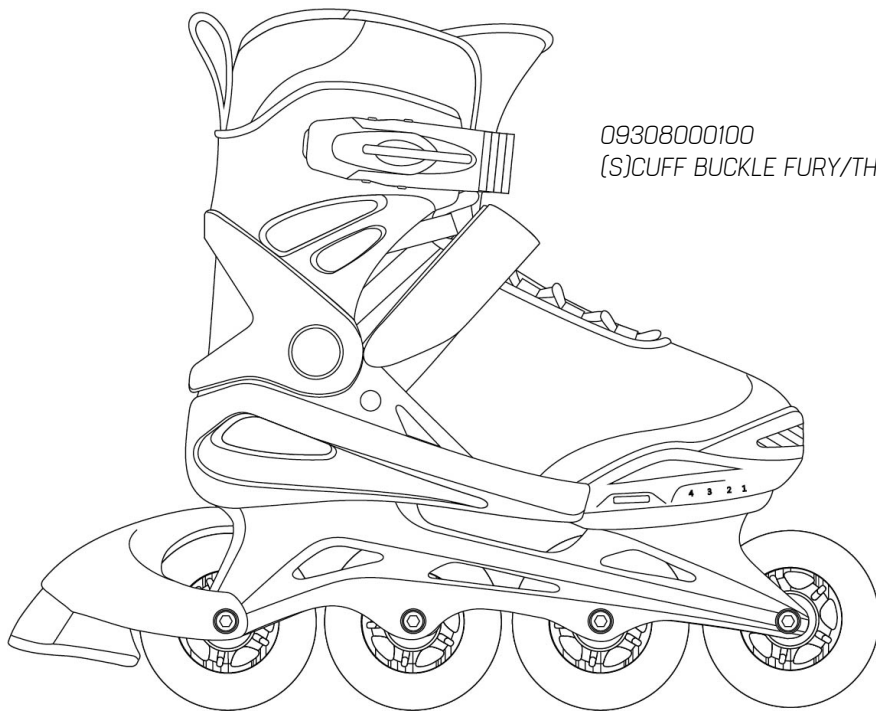

# PHOENIX

# Bladerunner

by  Rollerblade

09308000100  
(S)CUFF BUCKLE FURY/THNDR (5PR)

OT101000T83	PHOENIX
OT1011006R2	PHOENIX G
OT101200T83	PHOENIX FLASH
OT1013007Y9	PHOENIX FLASH G

06950900000  
WHEELKIT 72mm/80A + SG5