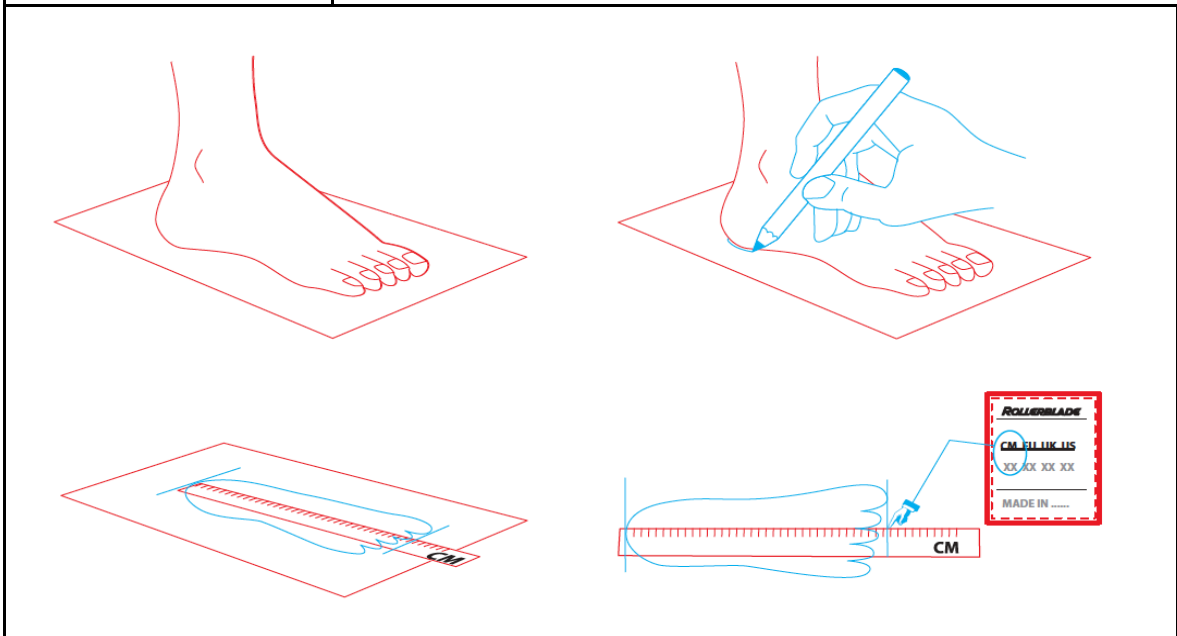

SIZING

MEASURE YOUR FEET

SIZE CONVERSION

Rollerblade skates size is always measured according to the Mondo Point scale (calculated in centimeters). Please refer to our size conversion chart in order to find the equivalent in your respective sizing scale.

SIZE CONVERSION CHART

FIT

For our TWISTER EDGE, TWISTER and MAXXUM skates, we recommend our customers to buy a full size bigger than the other Rollerblade skates in order to enjoy a perfect fit.

KIDS SKATES SIZING

All our kids skates feature a 4 sizes expandable shell. You must refer to the information written on the box to know the size range. To enlarge the skate, press the button and slide the toe box forward.