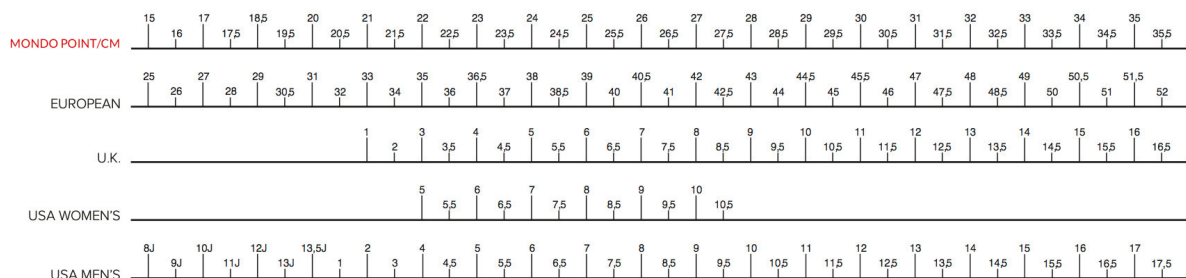

SIZING

MEASURE YOUR FEET

SIZE CONVERSION

Rollerblade skates size is always measured according to the Mondo Point scale (calculated in centimeters). Please refer to our size conversion chart in order to find the equivalent in your respective sizing scale.

SIZE CONVERSION CHART

FIT

For our TWISTER EDGE, TWISTER and MAXXUM skates, we recommend our customers to buy a full size bigger than the other Rollerblade skates in order to enjoy a perfect fit.

KIDS SKATES SIZING

All our kids skates feature a 4 sizes expandable shell. You must refer to the information written on the box to know the size range. To enlarge the skate, press the button and slide the toe box forward.