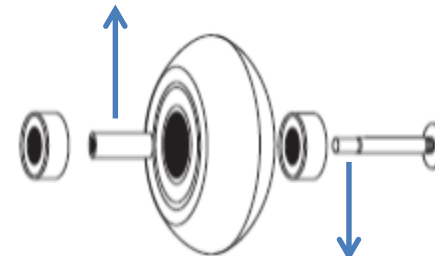

→ 09302600 001 - BRAKE SUPPORT HOT ROD 80

→ 09204000 001 - (S)AXLE BRAKE WH.RAC.FR(10PCS)

→ 068W0500 000 - BRAKE PAD STD (1PCS)

09204200 001 - BEARING SPACERS ALU 8MM (8PCS)