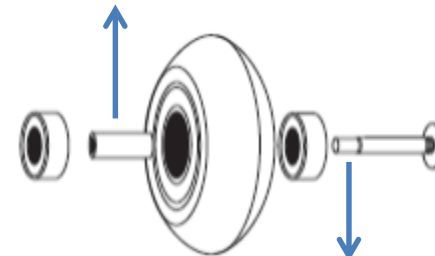

09302600 001 - BRAKE SUPPORT HOT ROD 80

09204000 001 - (S) AXLE BRAKE WH.RAC.FR (10PCS)

068W0500 000 - BRAKE PAD STD (1PCS)

09204200 001 - BEARING SPACERS ALU 8MM (8PCS)