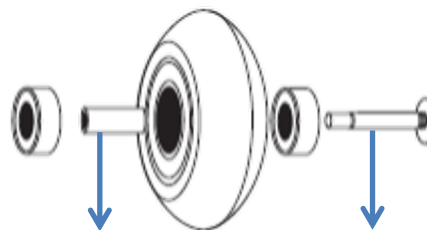

CYCLONE

09217200 100
(S)CUFF BUCK CYCLONE (1PRS)

09210900 100
(S)SIZE REDUCER CYCLONE (1PR)

06951000 000
WHEELKIT 76mm/80A + SG5

09303400 001
(S)BRAKE SUPP.RB/CYCLONE (1PC)

09202100 001
WHEEL AXLE RB/CYCLN/COM(9PCS)

068W0500 000
BRAKE PAD STD (1PCS)

09204500 001
BEAR.SPACERS ALU 6MM JR (8PCS)

09202100 001
WHEEL AXLES RB/CYCLONE/COMET(9PCS)

07847800 9C5	CYCLONE
07851700 7Y9	CYCLONE G

068Z0100 007 – BLADETOOL PRO