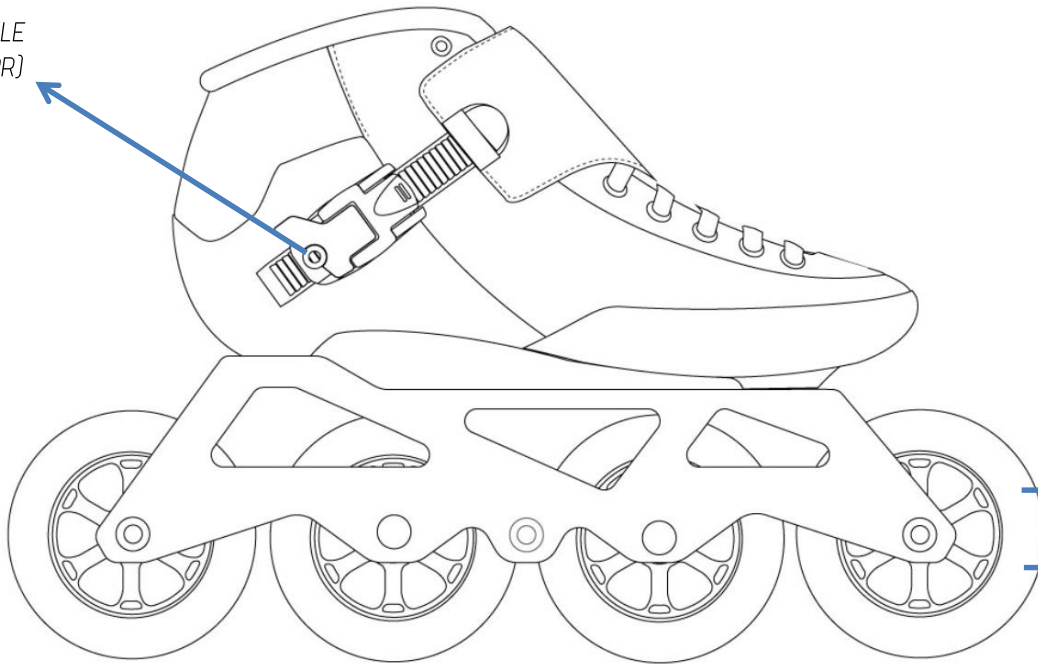

POWERBLADE JR

07846100 956

09215100 100 - (S) 45 BUCKLE
ENDURANCE/ POWERBLADE (1PR)

06231000 000- SUPREME 100/85A
(8PCS)

06231200 000- SUPREME 90/85A
(8PCS)

09202000 001 - RB ALLEN KEY (1PC)
068Z0100 007 - BLADE TOOL PRO

09204200 001 - BEARING SPACERS ALU 8MM (8PCS)

09203000 001 - RACING AXLES (9PCS)