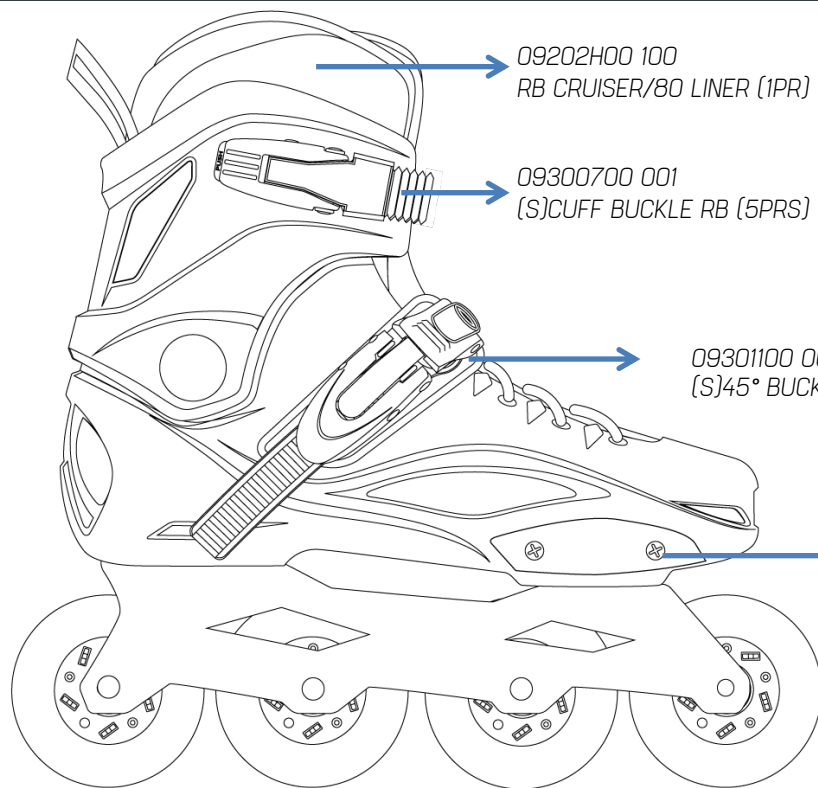

# RB CRUISER

09202400 100  
RB CRUISER/80 LINER (1PR)

09210000 001  
FOOTBED SPECIALIZED (1PR)

09300700 001  
(S)CUFF BUCKLE RB (5PRS)

09301100 000  
(S)45° BUCKLE RB (1PR)

09213600 100  
RB SLIDER (1PR)

06844600 000  
SUPREME URBAN 80/85A (8PCS)