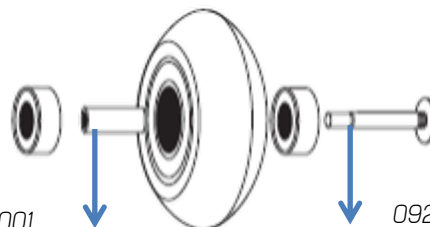

# RB CRUISER

09202400 100  
RB CRUISER/80 LINER (1PR)

09210000 001  
FOOTBED SPECIALIZED (1PR)

09300700 001  
(S)CUFF BUCKLE RB (5PRS)

09301100 000  
(S)45° BUCKLE RB (1PR)

09213600 100  
RB SLIDER (1PR)

06844600 000  
SUPREME URBAN 80/85A (8PCS)

07957000 477	RB CRUISER
07061400 03E	RB CRUISER W

09211700 001  
(S)FRAME SCREWS RB (10PCS)

09303400 001  
(S)BRAKE SUPP.RB/CYCLONE (1PC)

09203300 001  
(S)BRAKE AXLE  
RB/CYCLONE/COMET(10PCS)

068W0500 000  
BRAKE PAD STD (1PCS)