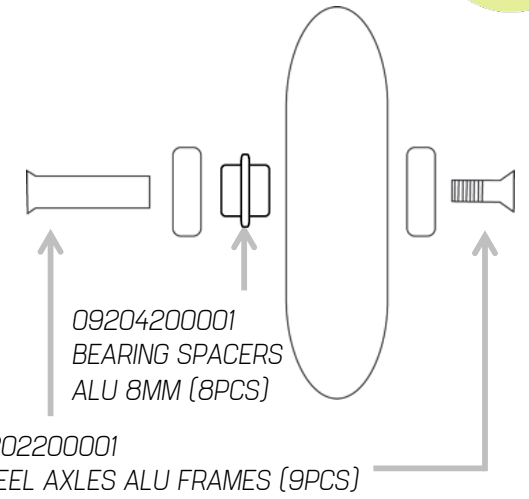

MACROBLADE 100 3WD

**MAX
3x100mm**

MISCELLANEOUS

068Z0100007-BLADETOOL PRO

068Z0300394 - BLADETOOL

09303800001
(S)BRAKE SUPP.3WD
E2/MACRO/SIRIO (1PC)

09204000001
(S)BRAKE AXLE
(RACINGAXLE) (10PCS)

068W0500000
BRAKE PAD STD (1PCS)

09207700100
(S)BRAKE PAD BOX (50PCS)

07100200S25 MACROBLADE 100 3WD

07100300V13 MACROBLADE 100 3WD W