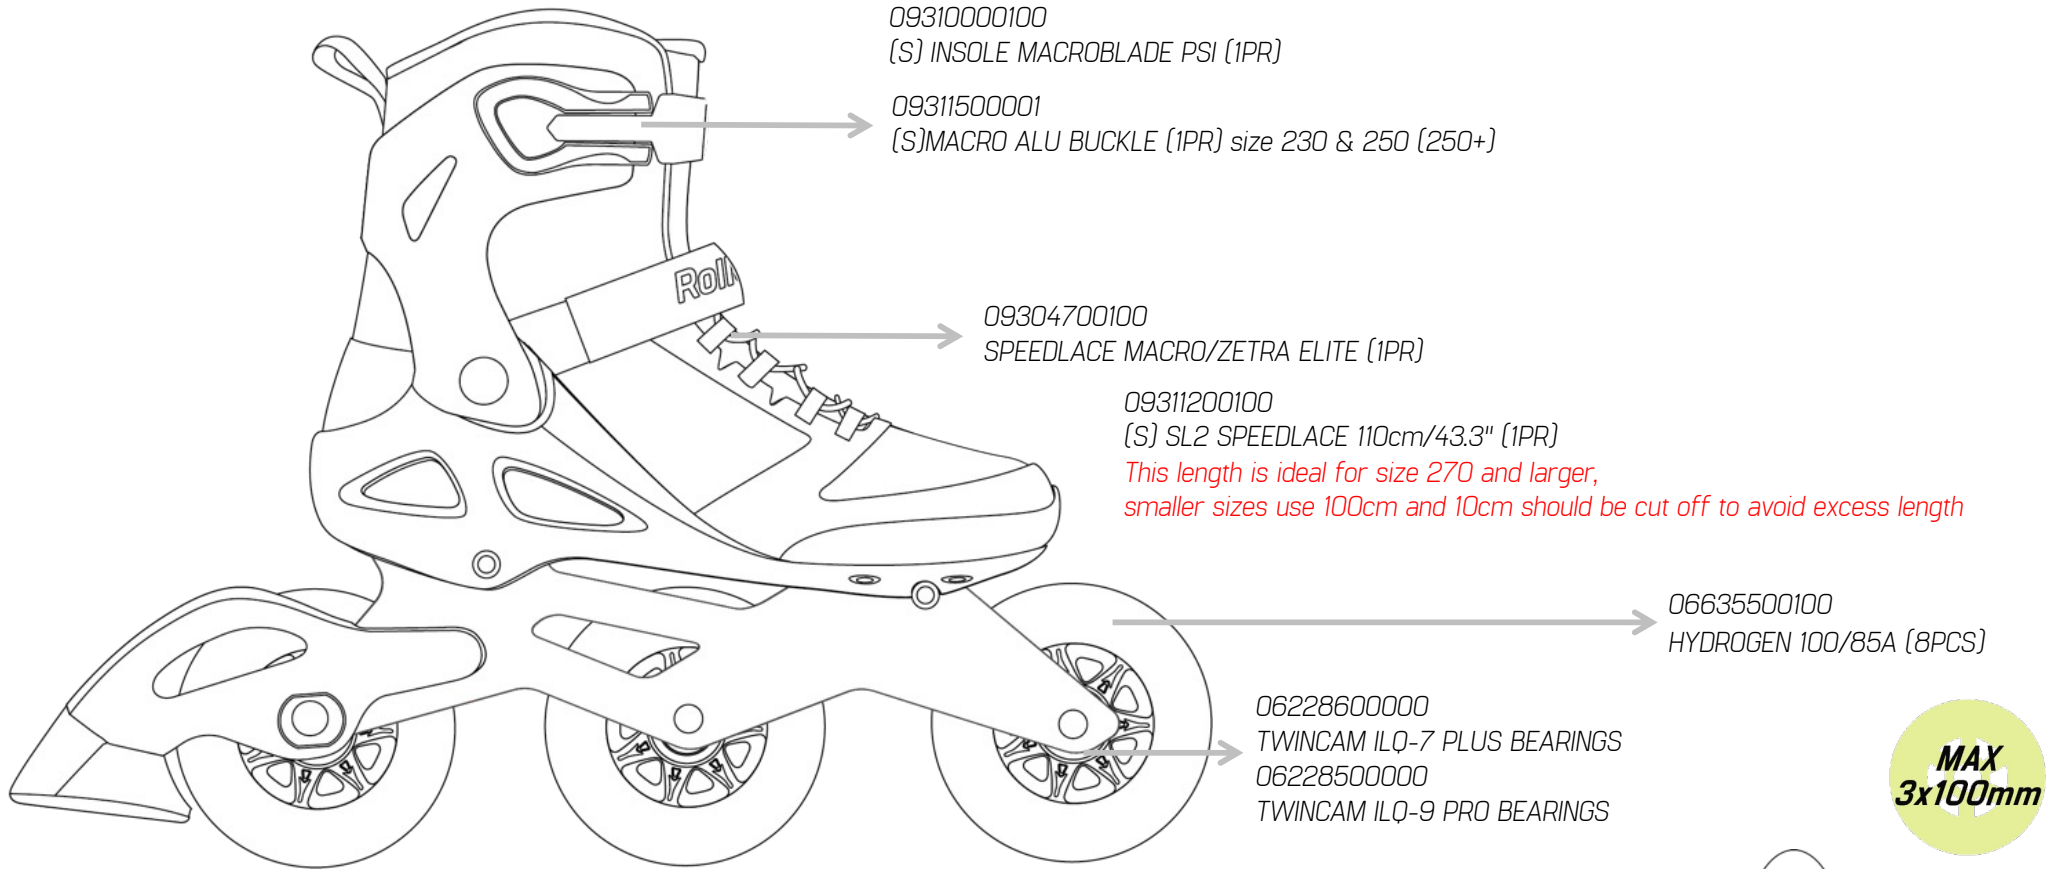

MACROBLADE 100 3WD

**MAX
3x100mm**

MISCELLANEOUS

068Z0100007-BLADETOOL PRO

068Z0300394 - BLADETOOL

09303800001
(S)BRAKE SUPP.3WD
E2/MACRO/SIRIO (1PC)

09204000001
(S)BRAKE AXLE
(RACINGAXLE) (10PCS)

068W0500000
BRAKE PAD STD (1PCS)

09207700100
(S)BRAKE PAD BOX (50PCS)

07100200S25 MACROBLADE 100 3WD

07100300V13 MACROBLADE 100 3WD W