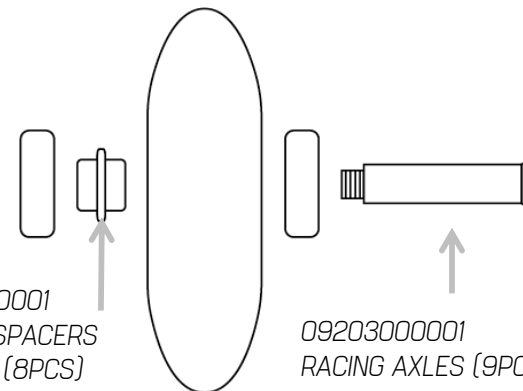

**072210001A1 TWISTER XT**

**072211002A2 TWISTER XT W**

068W0500000

BRAKE PAD STD (1PCS)

09207700100

(S)BRAKE PAD BOX (50PCS)

09302600001

BRAKE SUPP. TWISTER EDGE (1PC)

09204000001

(S)BRAKE AXLE (RACINGAXLE) (10PCS)

09204200001

BEARING SPACERS

ALU 8MM (8PCS)

09203000001

RACING AXLES (9PCS)

06635800100