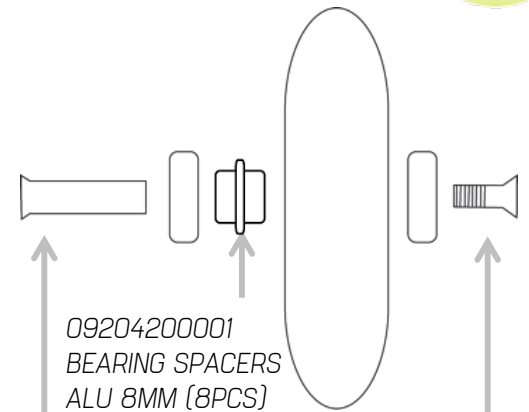

09310000100
 (S) INSOLE MACROBLADE PSI (1PR)

09311500001
 (S)MACRO ALU BUCKLE (1PR) size 230 & 250 (250+)

09310100100
 (S)FOOTBOARD SIZER (1PR)

09311200100
 (S) SL2 SPEEDLACE 110cm/43.3" (1PR)
*This length is ideal for size 270 and larger,
 smaller sizes use 100cm and 10cm should be cut off to avoid excess length*

06954000101
 110MM/ILQ9 WHEEL/BEARING HYDRO SE
 06950100100
 HYDROGEN 110/85A (6PCS)
 06635400100
 HYDROGEN 110/85A (8PCS)

06228500T78
 TWINCAM ILQ-9 PRO BEARINGS

**MAX
 3x110mm**

MISCELLANEOUS
 068Z0100007-BLADETOOL PRO
 068Z0300394 - BLADETOOL

09303800001
 (S)BRAKE SUPP.3WD
 E2/MACRO/SIRIO (1PC)

09204000001
 (S)BRAKE AXLE
 (RACINGAXLE) (10PCS)

068W0500000
 BRAKE PAD STD (1PCS)
 09207700100
 (S)BRAKE PAD BOX (50PCS)

09204200001
 BEARING SPACERS
 ALU 8MM (8PCS)