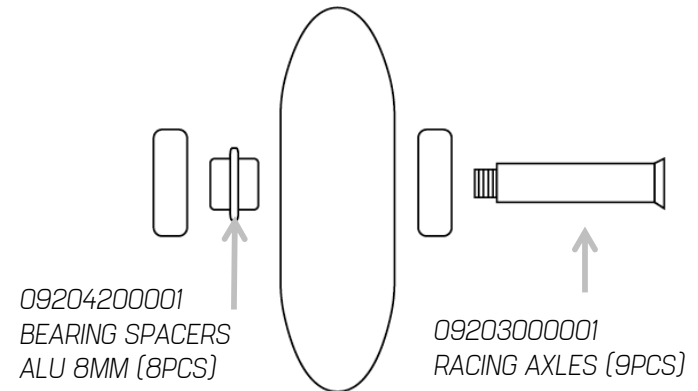

MISCELLANEOUS
068Z0100007 - BLADETOOL PRO
068Z0300394 - BLADETOOL

09400500001 (S)FRAME BOLTS TWSTR/LIGHT(4PCS)
86T0940030-B015 LIGHTNING SHOCK ABSORBER (1PR)

09307600001 (S)BRAKE SUPPORT RB CRUISER (1PC)

068W0500000 BRAKE PAD STD (1PCS)
09207700100 (S)BRAKE PAD BOX (50PCS)

09204000001 (S)BRAKE AXLE (RACINGAXLE) (10PCS)

073726001A1 LIGHTNING
07372400100 LIGHTNING W