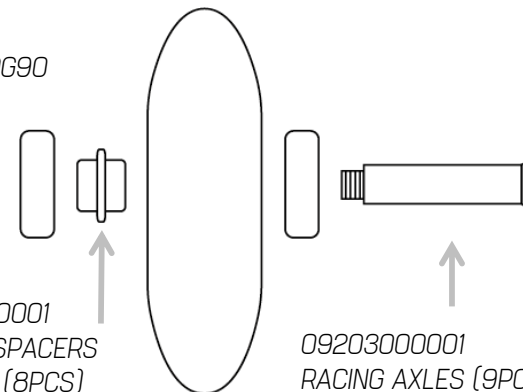

MISCELLANEOUS
068Z0100007 – BLADETOOL PRO
068Z0300394 – BLADETOOL

09400500001 (S)FRAME BOLTS TWSTR/LIGHT(4PCS)
86T0940030-B015 LIGHTNING SHOCK ABSORBER (1PR)

068W0500000 BRAKE PAD STD (1PCS)
09207700100 (S)BRAKE PAD BOX (50PCS)

09302000001 BRAKE SUPP.RBXL/MAXEDG90 LO-BAL 84/90(1PC)

09204000001 (S)BRAKE AXLE (RACINGAXLE) (10PCS)

09204200001 BEARING SPACERS ALU 8MM (8PCS)

09203000001 RACING AXLES (9PCS)

073725009U1 LIGHTNING 90
07372200078 LIGHTNING 90 W