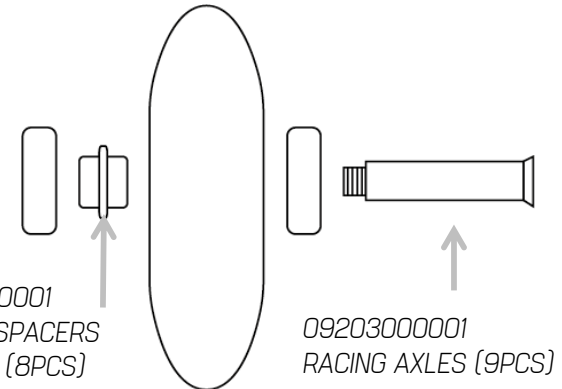

**MISCELLANEOUS**  
068Z0100007 - BLADETOOL PRO  
068Z0300394 - BLADETOOL

09400500001 (S)FRAME BOLTS TWSTR/LIGHT(4PCS)  
86T0940030-B015 LIGHTNING SHOCK ABSORBER (1PR)

09307600001 (S)BRAKE SUPPORT RB CRUISER (1PC)

068W0500000 BRAKE PAD STD (1PCS)  
09207700100 (S)BRAKE PAD BOX (50PCS)

09204000001 (S)BRAKE AXLE (RACINGAXLE) (10PCS)

**073726001A1 LIGHTNING**  
**07372400100 LIGHTNING W**