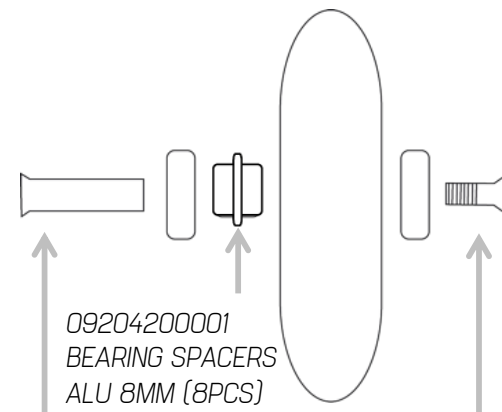

MAX
4x90mm

MISCELLANEOUS

068Z0100007 - BLADETOOL PRO

068Z0300394 - BLADETOOL

09303800001
(S) BRAKE SUPP.3WD
E2/MACRO/SIRIO (1PC)

09204000001
(S) BRAKE AXLE
(RACING AXLE) (10PCS)

068W0500000
BRAKE PAD STD (1PCS)
09207700100
(S) BRAKE PAD BOX (50PCS)

09201900000
WHEEL AXLES 2.0 ALU FRAMES (9PCS)

07400100956 MACROBLADE 90 BOA
074002003F9 MACROBLADE 90 BOA W