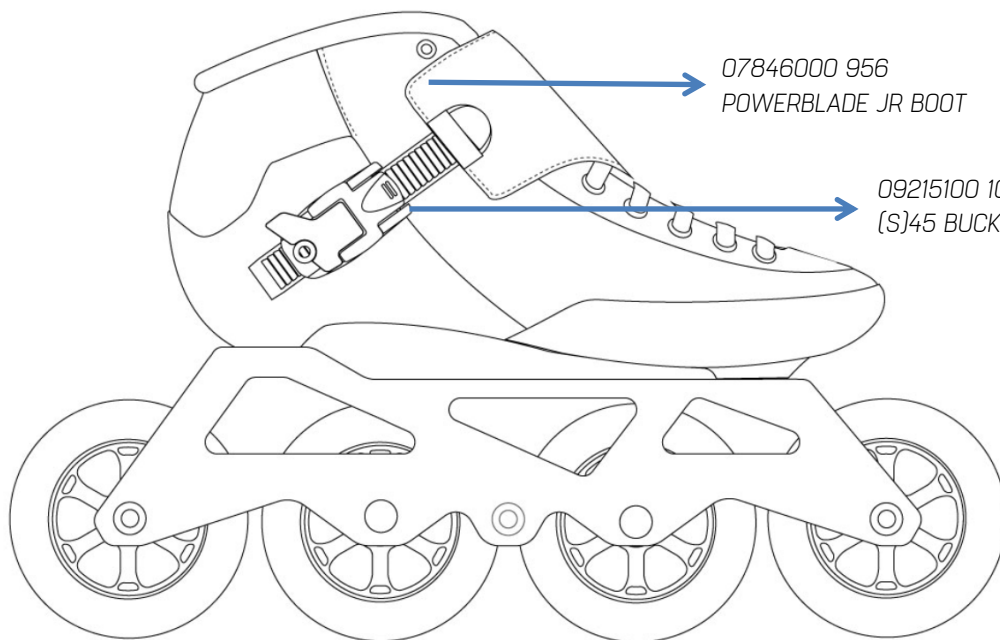

POWERBLADE JR

07846000 956
POWERBLADE JR BOOT

09215100 100
(S)45 BUCKLE E2/END/PWRB.(1PR)

07846100 956	POWERBLADE JR
--------------	---------------

06231000 000- SUPREME 100/85A (8PCS)

06231200 000- SUPREME 90/85A (8PCS)

06820100 007 - BLADETOOL PRO

09204200 001
BEARING SPACERS ALU 8MM (8PCS)

09203000 001
RACING AXLES (9PCS)