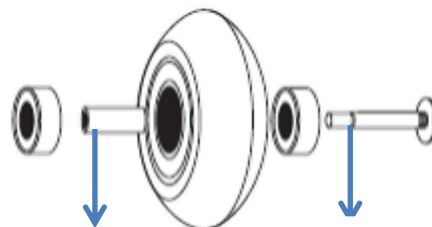

09204200 001
BEARING SPACERS ALU 8MM (8PCS)

09203000 001
RACING AXLES (9PCS)