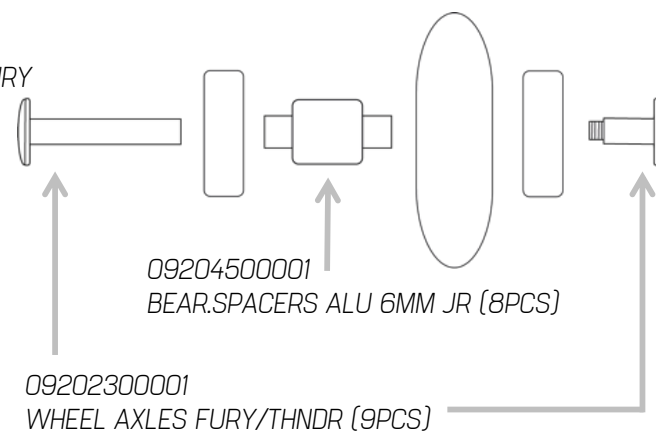

09308000100
 (S)CUFF BUCKLE FURY/THNDR (5PR)

06950900000
 WHEELKIT 72mm/80A + SG5
 06951000000
 WHEELKIT 76mm/80A + SG5

06130000101
 MOONBEAMS LED WHEELS
 72/82A (4PCS)

**MAX
 4x76mm**

MISCELLANEOUS

068Z0100007 - BLADETOOL PRO

068Z0300394 - BLADETOOL

069P03007Y9

SKATE GEAR JUNIOR 3 PACK

069P0200100

SKATE GEAR JUNIOR 3 PACK

07373500800	FURY
073735003C1	FURY
07373600T1C	FURY COMBO
07373600741	FURY COMBO

09306900100
 (S) BRAKE SUPPORT FURY
 v2 (1PC)

09203700001
 (S)BRAKE AXLE
 FURY/THNDR (10PCS)

068W0500000
 BRAKE PAD STD (1PCS)

09207700100
 (S)BRAKE PAD BOX (50PCS)

09204500001
 BEAR.SPACERS ALU 6MM JR (8PCS)

09202300001
 WHEEL AXLES FURY/THNDR (9PCS)