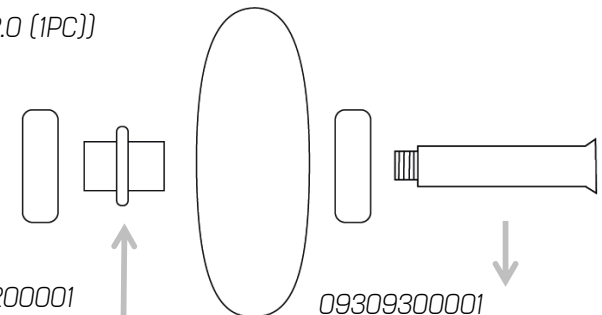

09204200001
BEARING SPACERS
ALU 8MM (8PCS)

09309300001
WHEEL AXLES APEX
(9 PCS)

86B0751510-NB01 APEX
86B0751510-HD01 APEX G