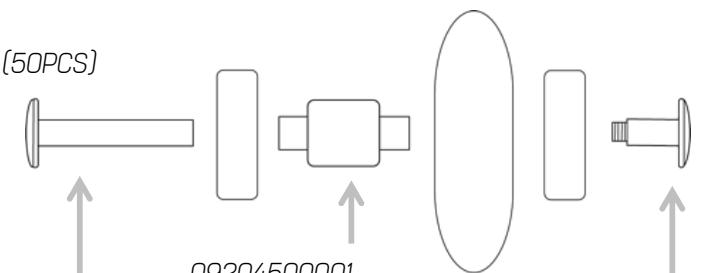

MAX
3x80mm
4x72mm

MISCELLANEOUS

068Z0100007 - BLADETOOL PRO

068Z0300394 - BLADETOOL

09303900001
(S)BRAKE SUPP.MICRO/SPTFIRE18 (1PC)

09203800001
(S)BRAKE AXLE COMP.FRAME(10PCS)

068W0500000
BRAKE PAD STD (1PCS)
09207700100
(S)BRAKE PAD BOX (50PCS)